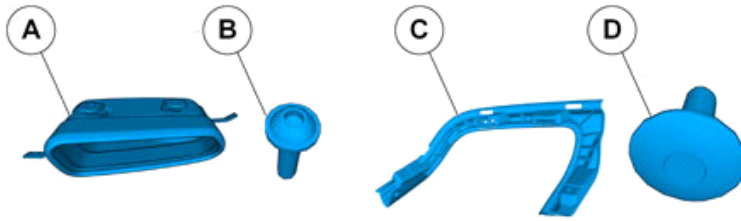

Installation instructions, accessories

Volvo Car Corporation Gothenburg, Sweden

Equipment

IMG-376906